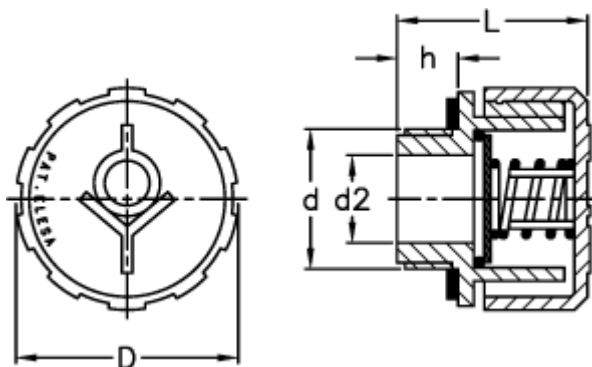

# Data Sheet

Article number: 2311054681

Description: E+G Valve breather cap  
SFV.3/4-10 mb

## Measures

---

D = 42  
d = G 3/4  
d2 = 16  
h = 11.5  
L = 36.5